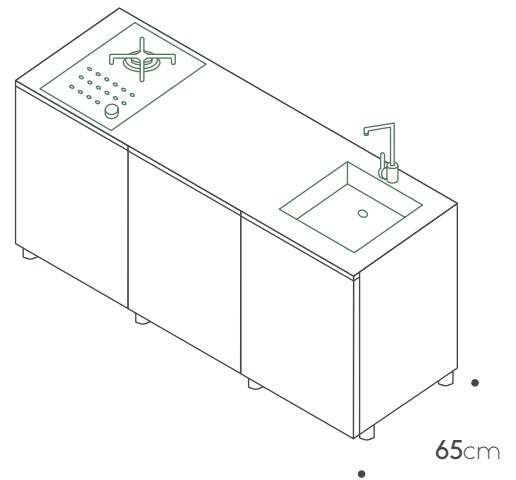

Extra features

Shelf 60cm € 135

Internal drawer € 595

Two drawers cabinet+Internal drawer € 1,135

Porcelain side panel 65cm € 1,385

Toe kick € 395

Teak cutting board € 245

Countertop
Porcelain 1.82m X 0.92cm € 500

Porcelain side panel 92cm € 1,885

Products can be arranged in opposite positioning

unica collection

180 ver.5

Kitchen specifications

Cabinets:
A60L / A120

Countertop:
Porcelain 1.82m X 0.65cm

Sink:
Barazza 40cm X 40cm