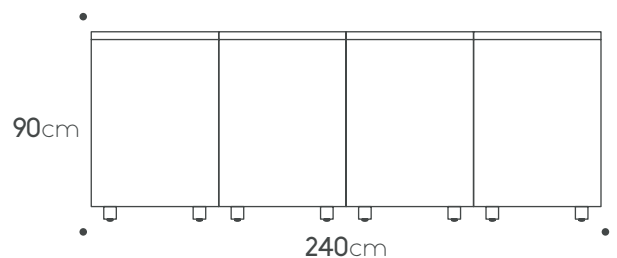

unica collection

240 ver.1

Kitchen specifications

Cabinets:
A60R / A60R / A60L / A60L

Countertop:
Porcelain 2.42m X 0.65cm

Sink:
Barazza 40cm X 40cm

Faucet:
MGS RH

Total price: € 13,950

Extra features

Shelf 60cm € 135

Internal drawer € 595

Two drawers cabinet+Internal drawer € 1,135

Porcelain side panel 65cm € 1,385

Toe kick € 395

Teak cutting board € 245

Countertop
Porcelain 2.42m X 0.92cm € 600

Porcelain side panel 92cm € 1,885

Products can be arranged in opposite positioning