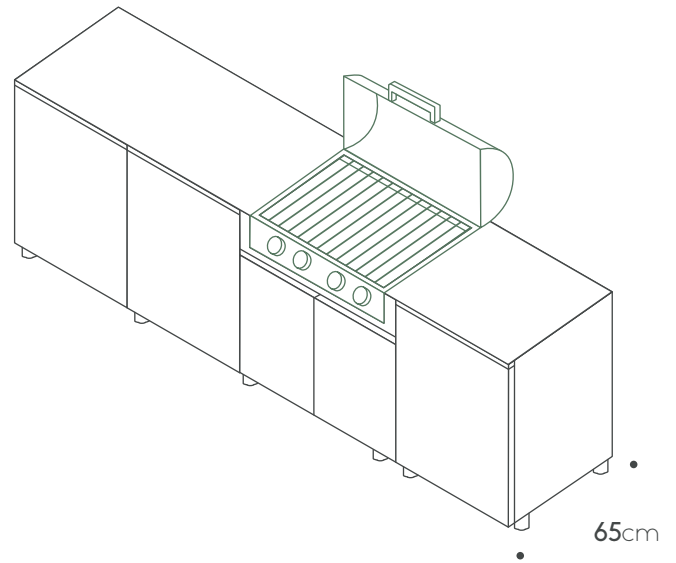

unica collection

270 ver.1

Kitchen specifications

Cabinets:
A60R / A60R / A60L / C90

Countertop:
Porcelain 2.72m X 0.65cm

BBQ:
Broilchef BBQ BCP-500S

Total price: € 14,385

Extra features

Shelf 60cm € 135

Shelf 90cm € 195

Internal drawer € 595

Two drawers cabinet+Internal drawer € 1,135

Porcelain side panel 65cm € 1,385

Toe kick € 435

Teak cutting board € 245

Countertop
Porcelain 2.72m X 0.92cm € 600

Porcelain side panel 92cm € 1,885

Products can be arranged in opposite positioning