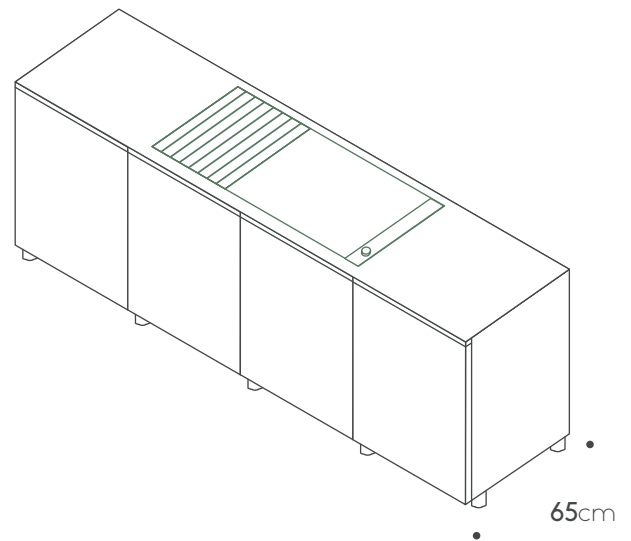

Teak cutting board € 245

Countertop
Porcelain 2.42m X 0.92cm € 600

Porcelain side panel 92cm € 1,885

Products can be arranged in opposite positioning

unica collection

240 ver.3

Kitchen specifications

Cabinets: A60L / A60R / A120
Countertop: Porcelain 2.42m X 0.65cm
Sink: Barazza 40cm X 40cm
Faucet: MGS RH
Teppanyaki: Pla.net IN.80.LR