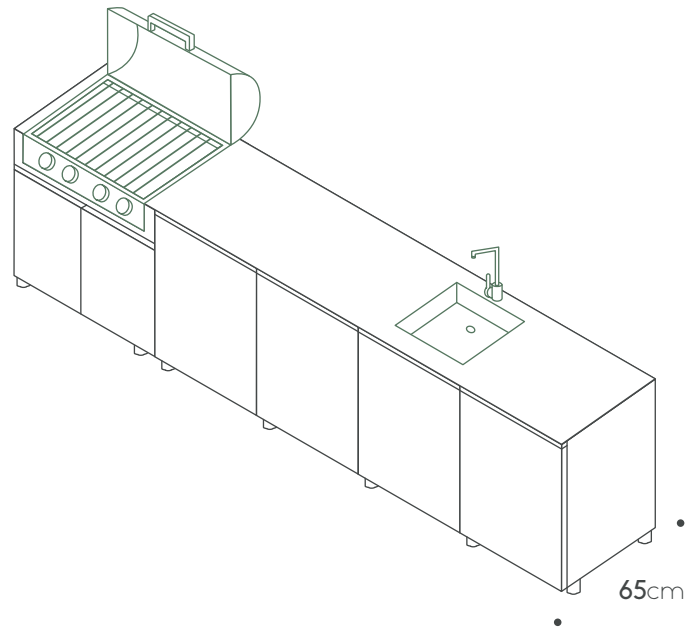

unica collection

330 ver.4

Kitchen specifications

Cabinets:
A60L / A60L / A60R / A60R / C90

Countertop:
Porcelain 3.32m X 0.65cm

Sink:
Barazza 40cm X 40cm

Faucet:
MGS RH

BBQ:
Broilchef BBQ BCP-500S

Total price: € 18,529

Extra features

Shelf 60cm € 135

Shelf 90cm € 195

Internal drawer € 595

Two drawers cabinet+Internal drawer € 1,135

Porcelain side panel 65cm € 1,385

Toe kick € 435

Teak cutting board € 245

Countertop
Porcelain 3.32m X 0.92cm € 600

Porcelain side panel 92cm € 1,885

Products can be arranged in opposite positioning