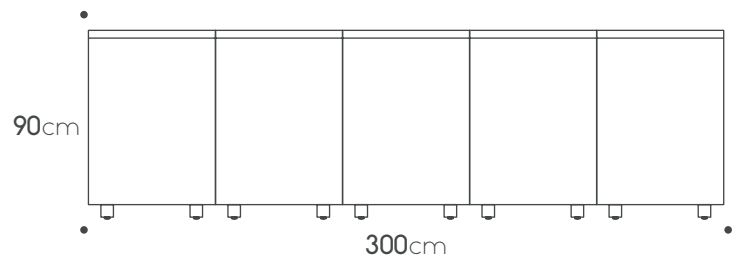

Porcelain side panel 65cm € 1,385

Toe kick € 435

Teak cutting board € 245

Countertop
Porcelain 3.02m X 0.92cm € 600

Porcelain side panel 92cm € 1,885

Products can be arranged in opposite positioning

unica collection