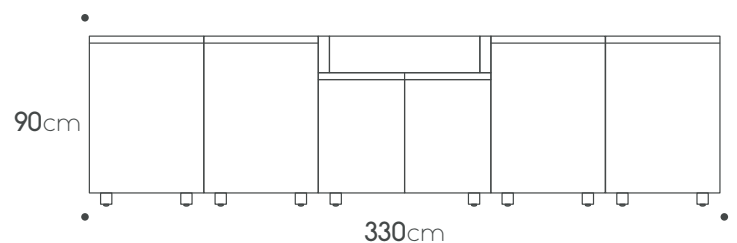

unica collection

330 ver.3

Kitchen specifications

Cabinets:
A60L / A60L / A60R / A60R / C90

Countertop:
Porcelain 3.32m X 0.65cm

Sink:
Barazza 40cm X 40cm

Faucet:
MGS RH

BBQ:
Broilchef BBQ BCP-500S

Total price: € 18,529

Extra features

Shelf 60cm € 135

Shelf 90cm € 195

Internal drawer € 595

Two drawers cabinet+Internal drawer € 1,135

Porcelain side panel 65cm € 1,385

Toe kick € 435

Teak cutting board € 245

Countertop
Porcelain 3.32m X 0.92cm € 600

Porcelain side panel 92cm € 1,885

Products can be arranged in opposite positioning