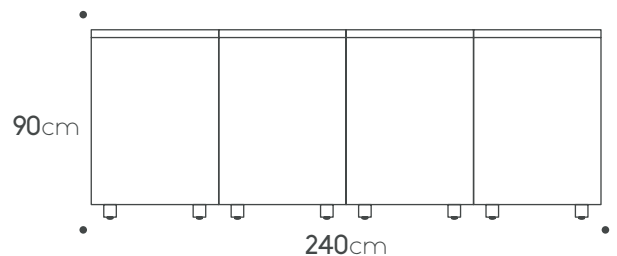

unica collection

240 ver.3

Kitchen specifications

Cabinets: A60L / A60R / A120
Countertop: Porcelain 2.42m X 0.65cm
Sink: Barazza 40cm X 40cm
Faucet: MGS RH
Teppanyaki: Pla.net IN.80.LR

Total price: € 14,924

Extra features

Shelf 60cm	€ 135
Internal drawer	€ 595
Two drawers cabinet+Internal drawer	€ 1,135
Porcelain side panel 65cm	€ 1,385
Toe kick	€ 395
Teak cutting board	€ 245
Countertop Porcelain 2.42m X 0.92cm	€ 600
Porcelain side panel 92cm	€ 1,885

Products can be arranged in opposite positioning