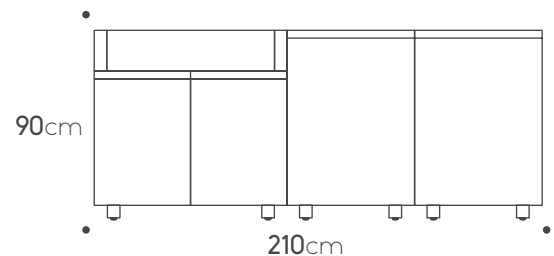

unica collection

210 ver.2

Kitchen specifications

Cabinets:
A60L / A60R / C90

Countertop:
Porcelain 2.12m X 0.65cm

BBQ:
Broilchef BBQ BCP-500S

Cook burner:
Pla.net INF.DUAL

Total price: € 11,770

Extra features

Shelf 60cm	€ 135
Shelf 90cm	€ 195
Internal drawer	€ 595
Two drawers cabinet+Internal drawer	€ 1,135
Porcelain side panel 65cm	€ 1,385
Toe kick	€ 395
Teak cutting board	€ 245

Products can be arranged in opposite positioning