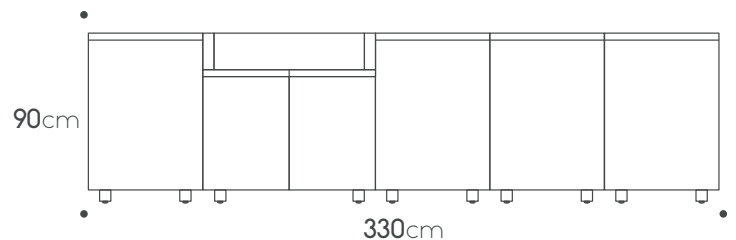

unica collection

330 ver.5

Kitchen specifications

Cabinets:
A60L / A60L / A60R / A60R / C90

Countertop:
Porcelain 3.32m X 0.65cm

Sink:
Barazza 40cm X 40cm

Faucet:
MGS RH

BBQ:
Broilchef BBQ BCP-500S

Total price: € 18,529

Extra features

Shelf 60cm € 135

Shelf 90cm € 195

Internal drawer € 595

Two drawers cabinet+Internal drawer € 1,135

Porcelain side panel 65cm € 1,385

Toe kick € 435

Teak cutting board € 245

Countertop
Porcelain 3.32m X 0.92cm € 600

Porcelain side panel 92cm € 1,885

Products can be arranged in opposite positioning