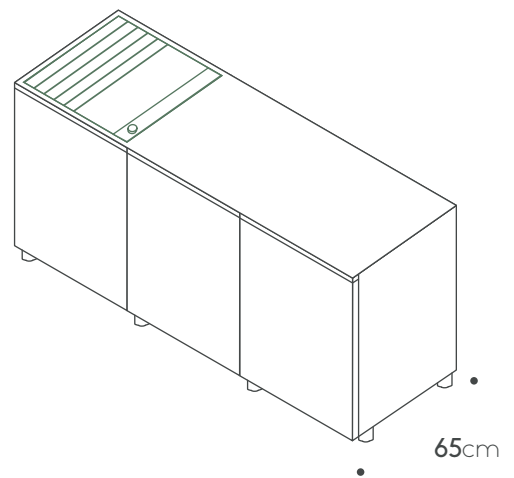

Porcelain side panel 65cm € 1,385

Toe kick € 395

Teak cutting board € 245

Countertop
Porcelain 1.82m X 0.92cm € 500

Porcelain side panel 92cm € 1,885

Products can be arranged in opposite positioning

unica collection