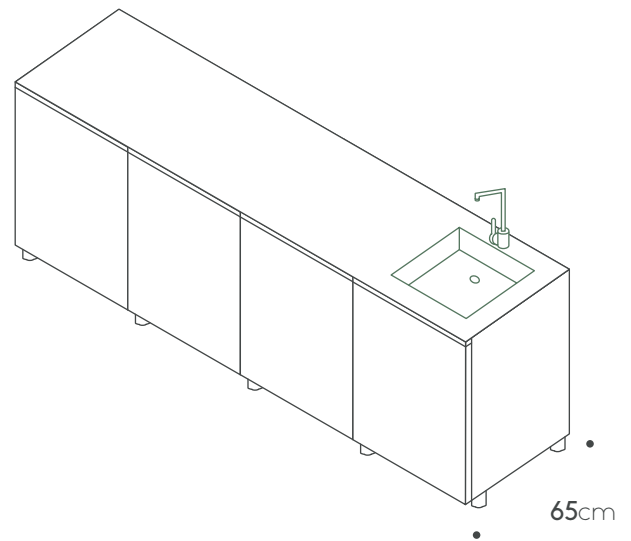

unica collection

240 ver.1

Kitchen specifications

Cabinets:
A60R / A60R / A60L / A60L

Countertop:
Porcelain 2.42m X 0.65cm

Sink:
Barazza 40cm X 40cm

Faucet:
MGS RH

Total price: € 13,950

Extra features

Shelf 60cm € 135

Internal drawer € 595

Two drawers cabinet+Internal drawer € 1,135

Porcelain side panel 65cm € 1,385

Toe kick € 395

Teak cutting board € 245

Countertop
Porcelain 2.42m X 0.92cm € 600

Porcelain side panel 92cm € 1,885

Products can be arranged in opposite positioning