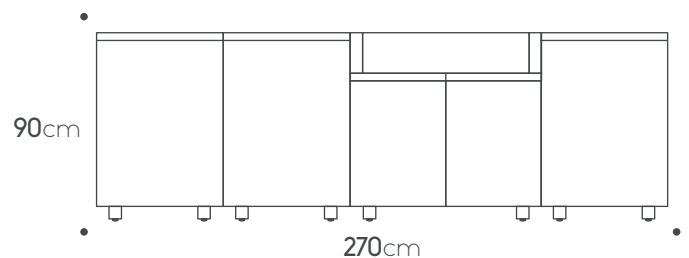

unica collection

270 ver.2

Kitchen specifications

Cabinets:
A60R / A60R / A60L / C90

Countertop:
Porcelain 2.72m X 0.65cm

Sink:
Barazza 40cm X 40cm

Faucet:
MGS RH

BBQ:
Broilchef BBQ BCP-500S

Total price: € 15,359

Extra features

Shelf 60cm € 135

Shelf 90cm € 195

Internal drawer € 595

Two drawers cabinet+Internal drawer € 1,135

Porcelain side panel 65cm € 1,385

Toe kick € 435

Teak cutting board € 245

Countertop
Porcelain 2.72m X 0.92cm € 600

Porcelain side panel 92cm € 1,885

Products can be arranged in opposite positioning