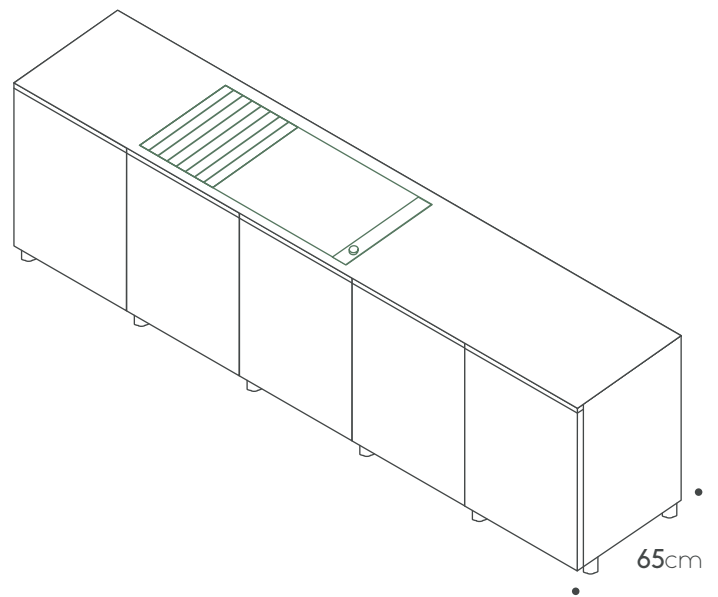

Porcelain side panel 65cm € 1,385

Toe kick € 435

Teak cutting board € 245

Countertop
Porcelain 3.02m X 0.92cm € 600

Porcelain side panel 92cm € 1,885

Products can be arranged in opposite positioning

unica collection