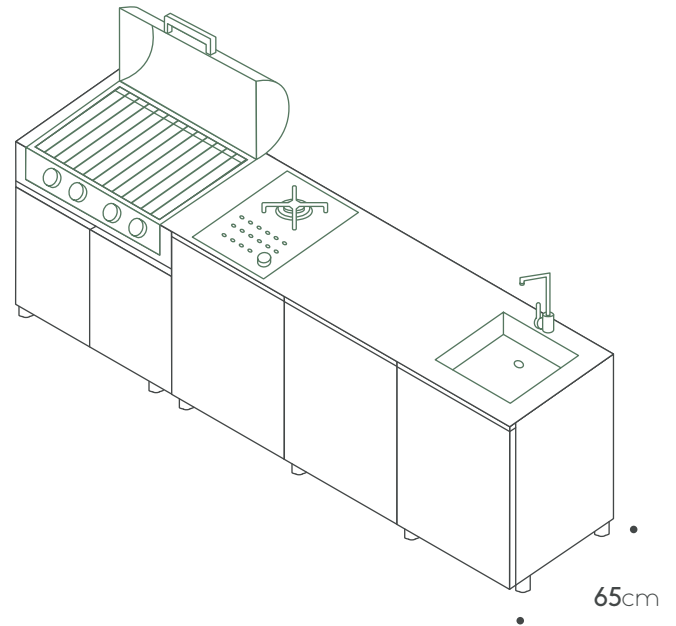

unica collection

270 ver.5

Kitchen specifications

Cabinets:
A60R / A60R / A60L / C90

Countertop:
Porcelain 2.72m X 0.65cm

Sink:
Barazza 40cm X 40cm

Faucet:
MGS RH

BBQ:
Broilchef BBQ BCP-500S

Cook burner:
Pla.net INF.DUAL

Total price: € 15,909

Extra features

Shelf 60cm € 135

Shelf 90cm € 195

Internal drawer € 595

Two drawers cabinet+Internal drawer € 1,135

Porcelain side panel 65cm € 1,385

Toe kick € 435

Teak cutting board € 245

Countertop
Porcelain 2.72m X 0.92cm € 600

Porcelain side panel 92cm € 1,885

Products can be arranged in opposite positioning