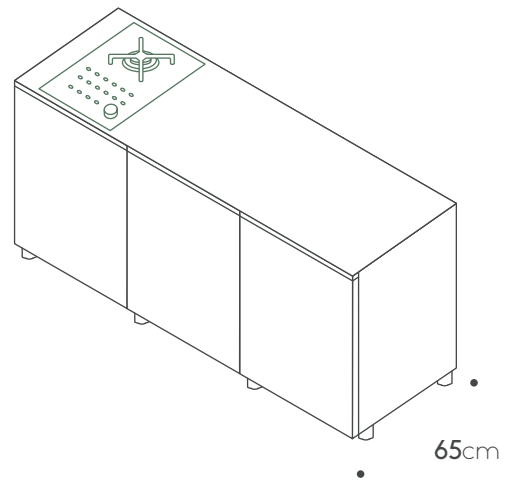

Teak cutting board € 245

Countertop
Porcelain 1.82m X 0.92cm € 500

Porcelain side panel 92cm € 1,885

Products can be arranged in opposite positioning

unica collection

180 ver.2

Kitchen specifications

Cabinets:
A60R / A120