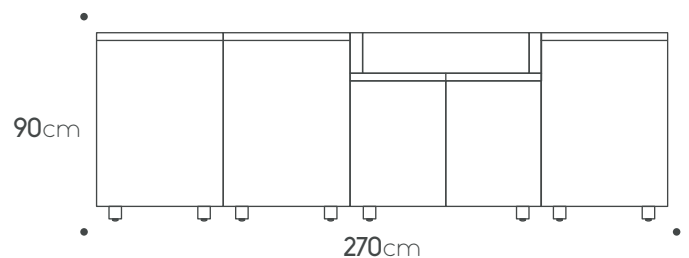

unica collection

270 ver.6

kitchen specifications

Cabinets:
A60R / A60R / A60L / C90

Countertop:
Porcelain 2.72m X 0.65cm

Sink:
Barazza 40cm X 40cm

Faucet:
MGS RH

BBQ:
Broilchef BBQ BCP-500S

Cook burner:
Pla.net INF.DUAL

Total price: € 15,909

Extra features

Shelf 60cm € 135

Shelf 90cm € 195

Internal drawer € 595

Two drawers cabinet+Internal drawer € 1,135

Porcelain side panel 65cm € 1,385

Toe kick € 435

Teak cutting board € 245

Countertop
Porcelain 2.72m X 0.92cm € 600

Porcelain side panel 92cm € 1,885

Products can be arranged in opposite positioning