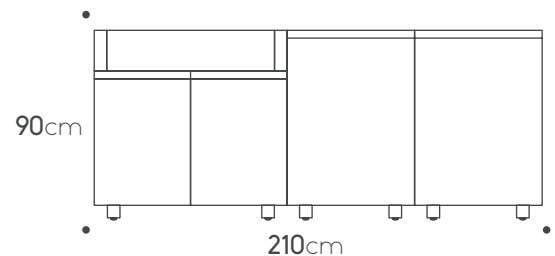

Two drawers cabinet+Internal drawer € 1,135

Porcelain side panel 65cm € 1,385

Toe kick € 395

Teak cutting board € 245

Products can be arranged in opposite positioning

unica collection

210 ver.2

Kitchen specifications