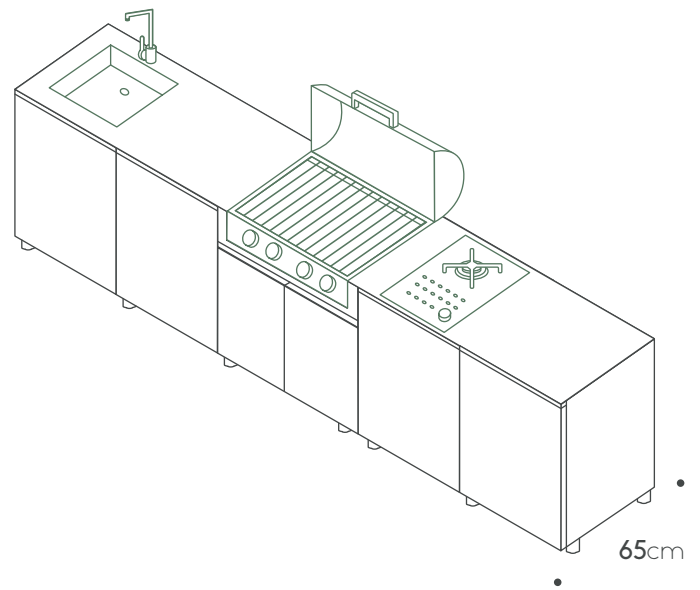

Countertop:
Porcelain 3.32m X 0.65cm

Sink:
Barazza 40cm X 40cm

Faucet:
MGS RH

BBQ:
Broilchef BBQ BCP-500S

Cook burner:
Pla.net INF.DUAL

Total price: € 19,079

Extra features

Shelf 60cm € 135

Shelf 90cm € 195

Internal drawer € 595

Two drawers cabinet+Internal drawer € 1,135

Porcelain side panel 65cm € 1,385

Toe kick € 435

Teak cutting board € 245

Countertop
Porcelain 3.32m X 0.92cm € 600

Porcelain side panel 92cm € 1,885