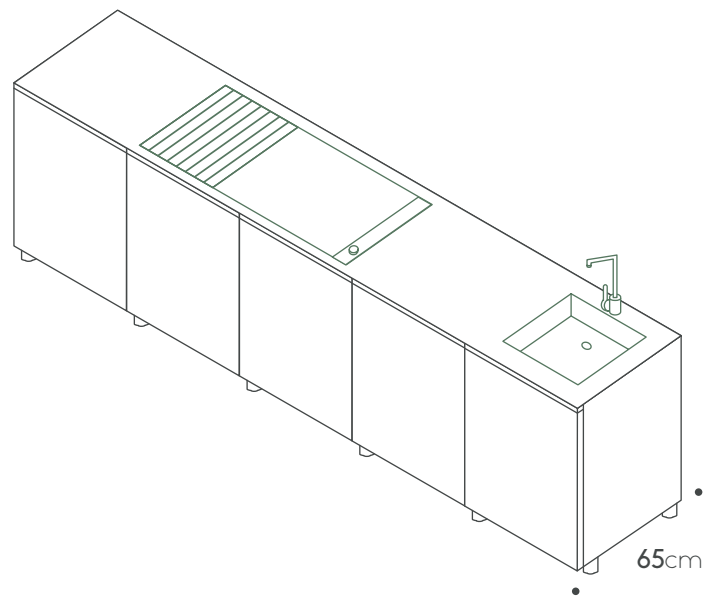

unica collection

300 ver.2

Kitchen specifications

Cabinets:
A60L / A60L / A60R / A120

Countertop:
Porcelain 3.02m X 0.65cm

Sink:
Barazza 40cmx40cm

Faucet:
MGS RH

Teppanyaki:
Pla.net IN.80.LR

Total price: € 17,844

Extra features

Cook burner € 550

Shelf 60cm € 135

Internal drawer € 595

Two drawers cabinet+Internal drawer € 1,135

Porcelain side panel 65cm € 1,385

Toe kick € 435

Teak cutting board € 245

Countertop
Porcelain 3.02m X 0.92cm € 600

Porcelain side panel 92cm € 1,885

Products can be arranged in opposite positioning