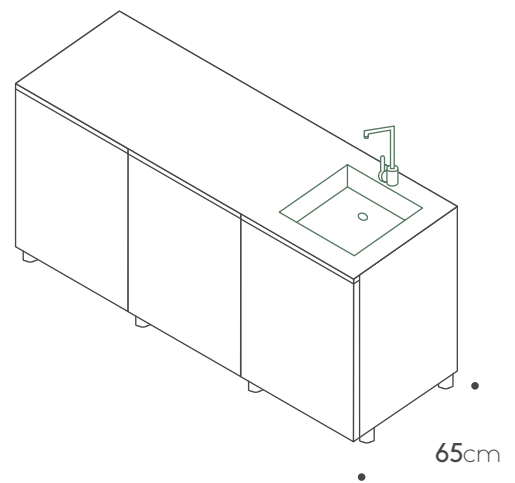

unica collection

180 ver.2

Kitchen specifications

Cabinets:
A60R / A120

Countertop:
Porcelain 1.82m X 0.65cm

Sink:
Barazza 40cm X 40cm

Faucet:
MGS RH

Total price: €10,219

Extra features

Shelf 60cm € 135

Internal drawer € 595

Porcelain side panel 65cm € 1,385

Toe kick € 395

Teak cutting board € 245

Countertop
Porcelain 1.82m X 0.92cm € 500

Porcelain side panel 92cm € 1,885

Products can be arranged in opposite positioning