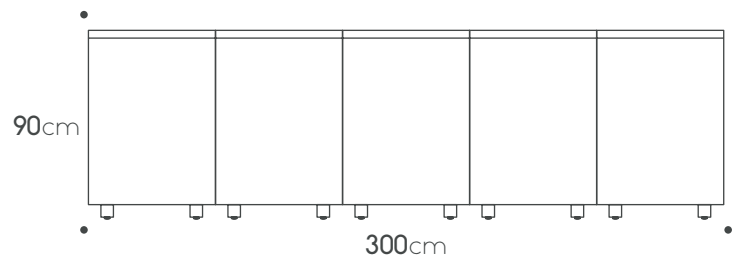

Two drawers cabinet+Internal drawer € 1,135

Porcelain side panel 65cm € 1,385

Toe kick € 435

Teak cutting board € 245

Countertop
Porcelain 3.02m X 0.92cm € 600

Porcelain side panel 92cm € 1,885

Products can be arranged in opposite positioning