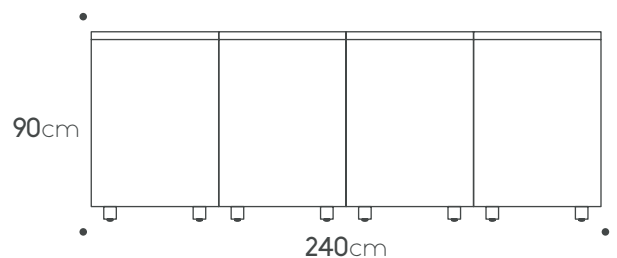

unica collection

240 ver.2

Kitchen specifications

Cabinets:
A60L / A60R / A120

Countertop:
Porcelain 2.42m X 0.65cm

Teppanyaki:
Pla.net IN.80.LR

Total price: € 13,950

Extra features

Shelf 60cm € 135

Internal drawer € 595

Two drawers cabinet+Internal drawer € 1,135

Porcelain side panel 65cm € 1,385

Toe kick € 395

Teak cutting board € 245

Countertop
Porcelain 2.42m X 0.92cm € 600

Porcelain side panel 92cm € 1,885

Products can be arranged in opposite positioning