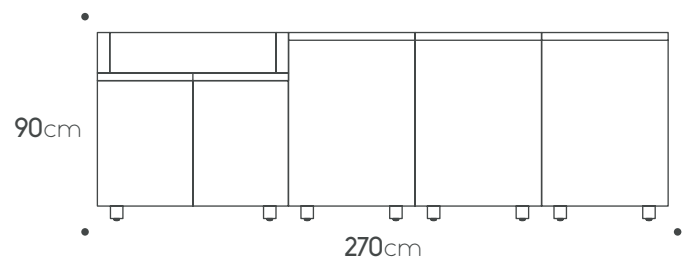

Porcelain side panel 65cm € 1,385

Toe kick € 435

Teak cutting board € 245

Countertop
Porcelain 2.72m X 0.92cm € 600

Porcelain side panel 92cm € 1,885

Products can be arranged in opposite positioning

unica collection