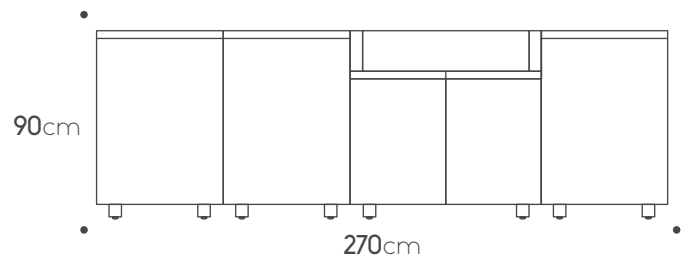

unica collection

270 ver.1

Kitchen specifications

Cabinets:
A60R / A60R / A60L / C90

Countertop:
Porcelain 2.72m X 0.65cm

BBQ:
Broilchef BBQ BCP-500S

Total price: € 14,385

Extra features

Shelf 60cm € 135

Shelf 90cm € 195

Internal drawer € 595

Two drawers cabinet+Internal drawer € 1,135

Porcelain side panel 65cm € 1,385

Toe kick € 435

Teak cutting board € 245

Countertop
Porcelain 2.72m X 0.92cm € 600

Porcelain side panel 92cm € 1,885

Products can be arranged in opposite positioning