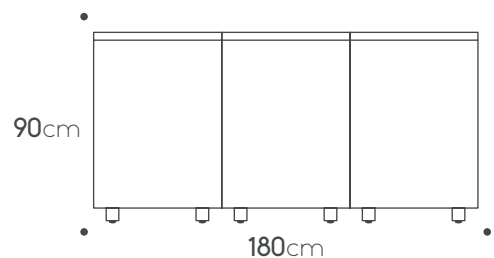

Countertop:
Porcelain 1.82m X 0.65cm

Cook burner:
Pla.net IN.F.DUAL

Total price: € 9,795

Extra features

Shelf 60cm € 135

Internal drawer € 595

Porcelain side panel 65cm € 1,385

Toe kick € 395

Teak cutting board € 245

Countertop
Porcelain 1.82m X 0.92cm € 500

Porcelain side panel 92cm € 1,885

Products can be arranged in opposite positioning

unica collection

180 ver.2

Kitchen specifications

Cabinets:
A60R / A120