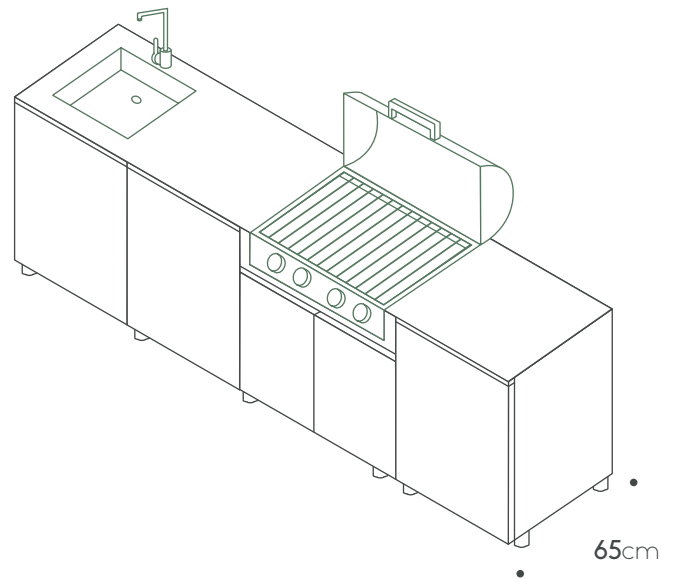

Countertop:
Porcelain 2.72m X 0.65cm

Sink:
Barazza 40cm X 40cm

Faucet:
MGS RH

BBQ:
Broilchef BBQ BCP-500S

Total price: € 15,359

Extra features

Shelf 60cm € 135

Shelf 90cm € 195

Internal drawer € 595

Two drawers cabinet+Internal drawer € 1,135

Porcelain side panel 65cm € 1,385

Toe kick € 435

Teak cutting board € 245

Countertop
Porcelain 2.72m X 0.92cm € 600

Porcelain side panel 92cm € 1,885