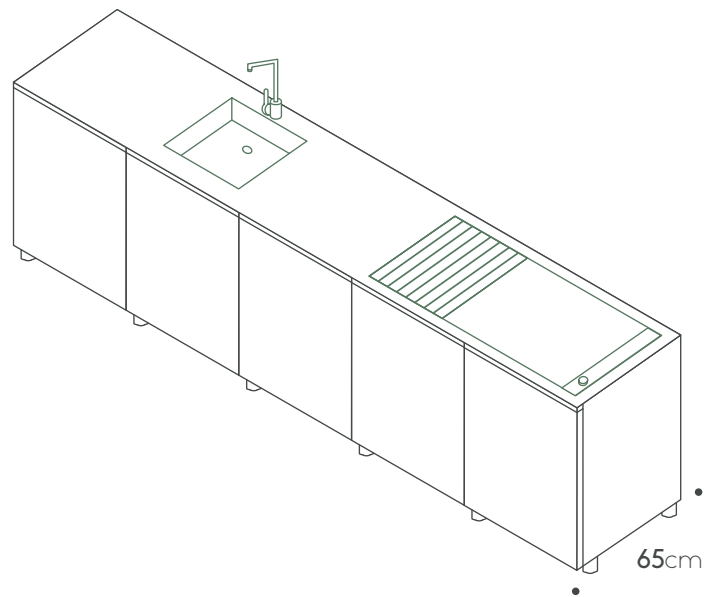

Teak cutting board € 245

Countertop
Porcelain 3.02m X 0.92cm € 600

Porcelain side panel 92cm € 1,885

Products can be arranged in opposite positioning

unica collection

330 ver.1

Kitchen specifications

Cabinets:
A60L / A60L / A60R / A60R / C90