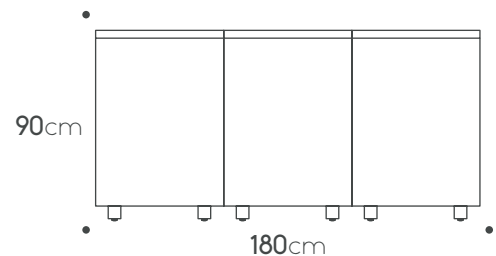

Toe kick € 395

Teak cutting board € 245

Countertop
Porcelain 1.82m X 0.92cm € 500

Porcelain side panel 92cm € 1,885

Products can be arranged in opposite positioning

unica collection

180 ver.3

Kitchen specifications