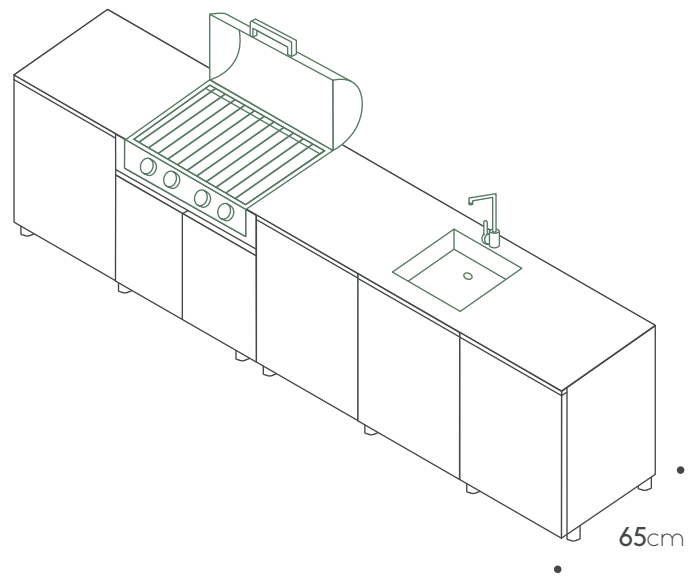

Cabinets:
A60L / A60L / A60R / A60R / C90

Countertop:
Porcelain 3.32m X 0.65cm

Sink:
Barazza 40cm X 40cm

Faucet:
MGS RH

BBQ:
Broilchef BBQ BCP-500S

Total price: € 18,529

Extra features

Shelf 60cm € 135

Shelf 90cm € 195

Internal drawer € 595

Two drawers cabinet+Internal drawer € 1,135

Porcelain side panel 65cm € 1,385

Toe kick € 435

Teak cutting board € 245

Countertop
Porcelain 3.32m X 0.92cm € 600

Porcelain side panel 92cm € 1,885