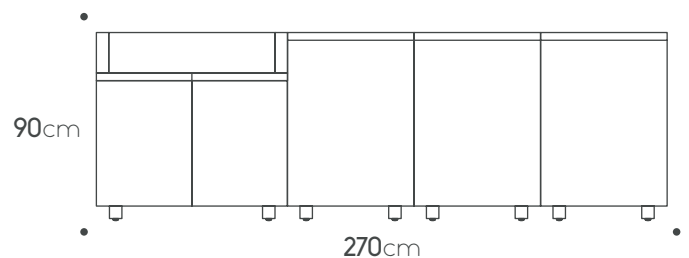

unica collection

270 ver.4

Kitchen specifications

Cabinets:
A60R / A60R / A60L / C90

Countertop:
Porcelain 2.72m X 0.65cm

Sink:
Barazza 40cm X 40cm

Faucet:
MGS RH

BBQ:
Broilchef BBQ BCP-500S

Total price: € 15,359

Extra features

Shelf 60cm € 135

Shelf 90cm € 195

Internal drawer € 595

Two drawers cabinet+Internal drawer € 1,135

Porcelain side panel 65cm € 1,385

Toe kick € 435

Teak cutting board € 245

Countertop
Porcelain 2.72m X 0.92cm € 600

Porcelain side panel 92cm € 1,885

Products can be arranged in opposite positioning