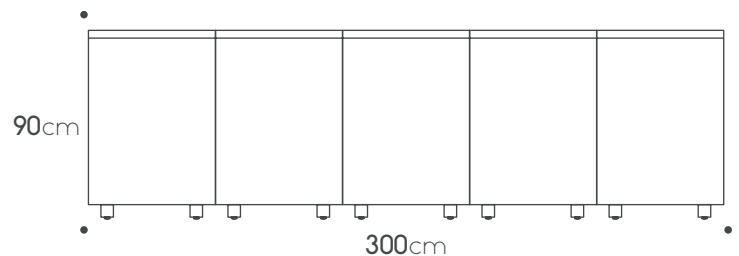

unica collection

300 ver.4

Kitchen specifications

Cabinets:
A60L / A60R / A120

Countertop:
Porcelain 3.02m X 0.65cm

Sink:
Barazza 40cmx40cm

Faucet:
MGS RH

Teppanyaki:
Pla.net IN.80.LR

Total price: € 17,844

Extra features

Cook burner € 550

Shelf 60cm € 135

Internal drawer € 595

Two drawers cabinet+Internal drawer € 1,135

Porcelain side panel 65cm € 1,385

Toe kick € 435

Teak cutting board € 245

Countertop
Porcelain 3.02m X 0.92cm € 600

Porcelain side panel 92cm € 1,885

Products can be arranged in opposite positioning