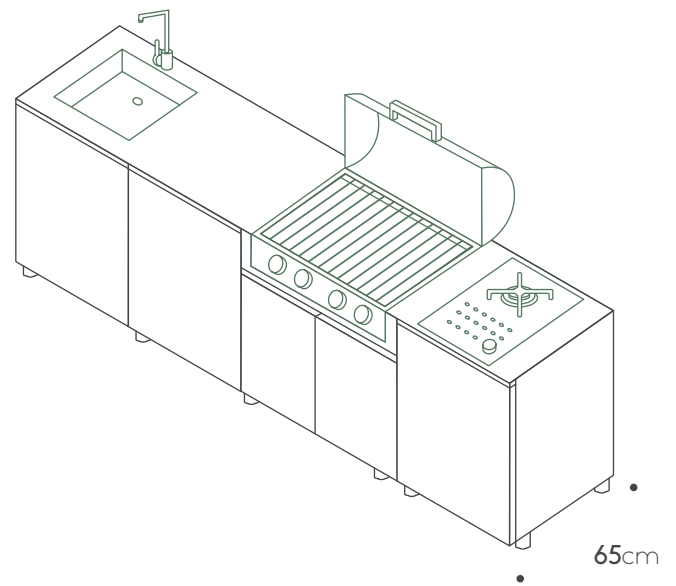

Total price: € 15,909

Extra features

Shelf 60cm € 135

Shelf 90cm € 195

Internal drawer € 595

Two drawers cabinet+Internal drawer € 1,135

Porcelain side panel 65cm € 1,385

Toe kick € 435

Teak cutting board € 245

Countertop
Porcelain 2.72m X 0.92cm € 600

Porcelain side panel 92cm € 1,885

Products can be arranged in opposite positioning

unica collection

300 ver.1

Kitchen specifications

Cabinets:
A60L / A60L / A60R / A120