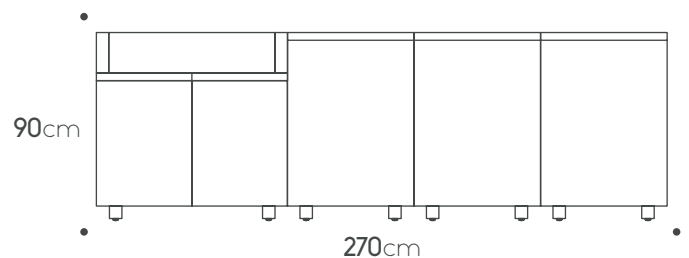

Toe kick € 435

Teak cutting board € 245

Countertop
Porcelain 2.72m X 0.92cm € 600

Porcelain side panel 92cm € 1,885

Products can be arranged in opposite positioning

unica collection

270 ver.4

Kitchen specifications