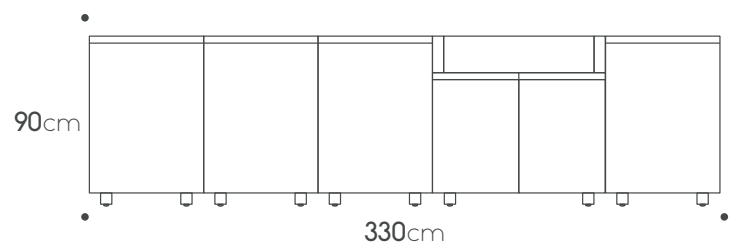

unica collection

330 ver.2

Kitchen specifications

Cabinets:
A60L / A60L / A60R / A60R / C90

Countertop:
Porcelain 3.32m X 0.65cm

Sink:
Barazza 40cm X 40cm

Faucet:
MGS RH

BBQ:
Broilchef BBQ BCP-500S

Total price: € 18,529

Extra features

Shelf 60cm € 135

Shelf 90cm € 195

Internal drawer € 595

Two drawers cabinet+Internal drawer € 1,135

Porcelain side panel 65cm € 1,385

Toe kick € 435

Teak cutting board € 245

Countertop
Porcelain 3.32m X 0.92cm € 600

Porcelain side panel 92cm € 1,885

Products can be arranged in opposite positioning