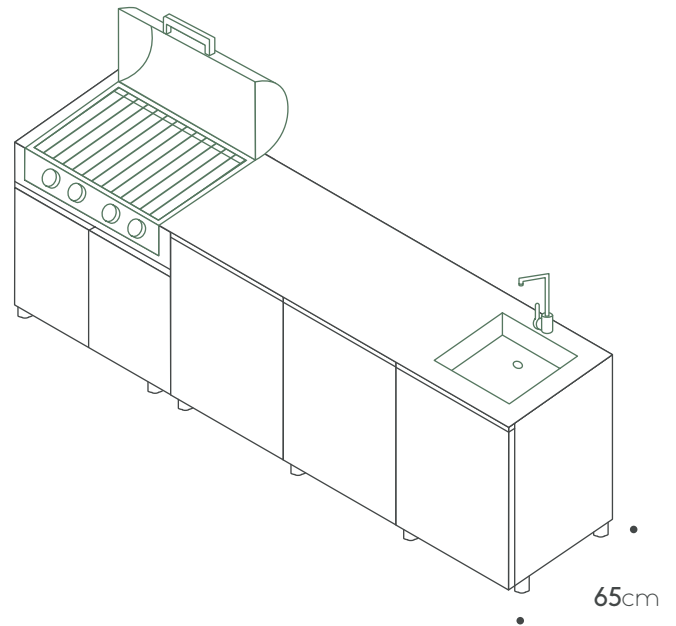

Cabinets:
A60R / A60R / A60L / C90

Countertop:
Porcelain 2.72m X 0.65cm

Sink:
Barazza 40cm X 40cm

Faucet:
MGS RH

BBQ:
Broilchef BBQ BCP-500S

Total price: € 15,359

Extra features

Shelf 60cm € 135

Shelf 90cm € 195

Internal drawer € 595

Two drawers cabinet+Internal drawer € 1,135

Porcelain side panel 65cm € 1,385

Toe kick € 435

Teak cutting board € 245

Countertop
Porcelain 2.72m X 0.92cm € 600

Porcelain side panel 92cm € 1,885