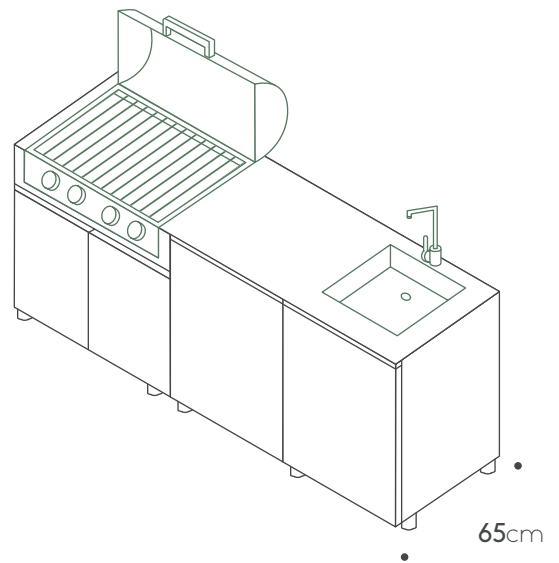

Products can be arranged in opposite positioning

unica collection

210 ver.3

Kitchen specifications

Cabinets: A60L / A60R / C90
Countertop: Porcelain 2.12m X 0.65cm
Sink: Barazza 40cm X 40cm
Faucet: MGS RH
BBQ: Broilchef BBQ BCP-500S

Total price: € 12,194

Extra features

Shelf 60cm	€ 135
Shelf 90cm	€ 195
Internal drawer	€ 595
Two drawers cabinet+Internal drawer	€ 1,135
Porcelain side panel 65cm	€ 1,385
Toe kick	€ 395
Teak cutting board	€ 245