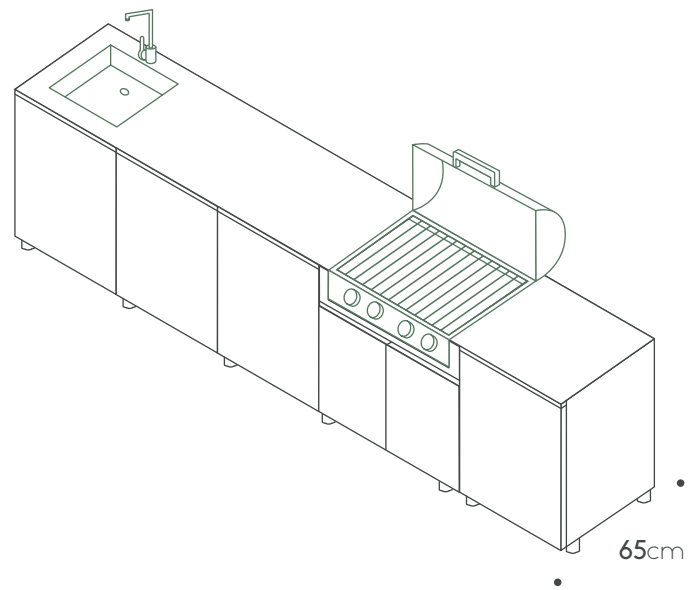

unica collection

330 ver.2

Kitchen specifications

Cabinets:
A60L / A60L / A60R / A60R / C90

Countertop:
Porcelain 3.32m X 0.65cm

Sink:
Barazza 40cm X 40cm

Faucet:
MGS RH

BBQ:
Broilchef BBQ BCP-500S

Total price: € 18,529

Extra features

Shelf 60cm € 135

Shelf 90cm € 195

Internal drawer € 595

Two drawers cabinet+Internal drawer € 1,135

Porcelain side panel 65cm € 1,385

Toe kick € 435

Teak cutting board € 245

Countertop
Porcelain 3.32m X 0.92cm € 600

Porcelain side panel 92cm € 1,885

Products can be arranged in opposite positioning