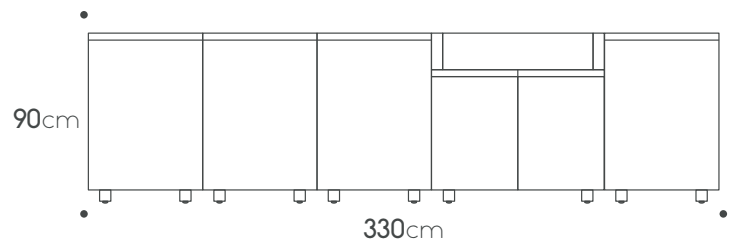

Porcelain side panel 65cm € 1,385

Toe kick € 435

Teak cutting board € 245

Countertop
Porcelain 3.32m X 0.92cm € 600

Porcelain side panel 92cm € 1,885

Products can be arranged in opposite positioning

unica collection