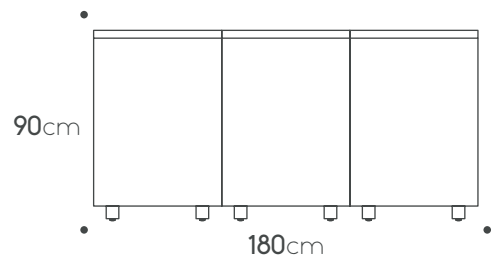

Toe kick € 395

Teak cutting board € 245

Countertop
Porcelain 1.82m X 0.92cm € 500

Porcelain side panel 92cm € 1,885

Products can be arranged in opposite positioning

unica collection

210 ver.1

Kitchen specifications