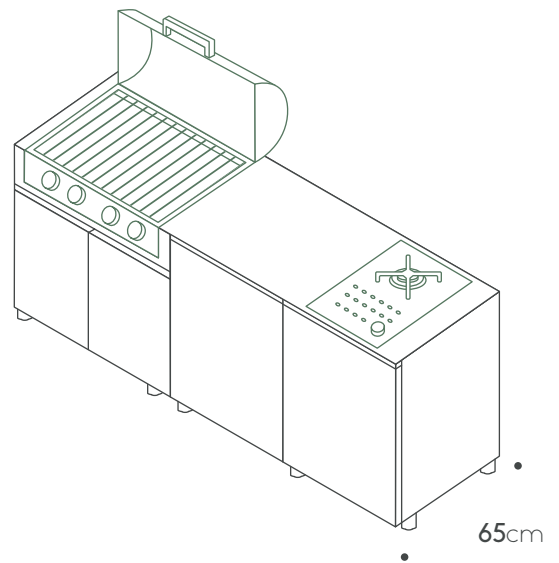

Cabinets:
A60L / A60R / C90

Countertop:
Porcelain 2.12m X 0.65cm

BBQ:
Broilchef BBQ BCP-500S

Cook burner:
Pla.net INF.DUAL

Total price: € 11,770

Extra features

Shelf 60cm	€ 135
Shelf 90cm	€ 195
Internal drawer	€ 595
Two drawers cabinet+Internal drawer	€ 1,135
Porcelain side panel 65cm	€ 1,385
Toe kick	€ 395
Teak cutting board	€ 245