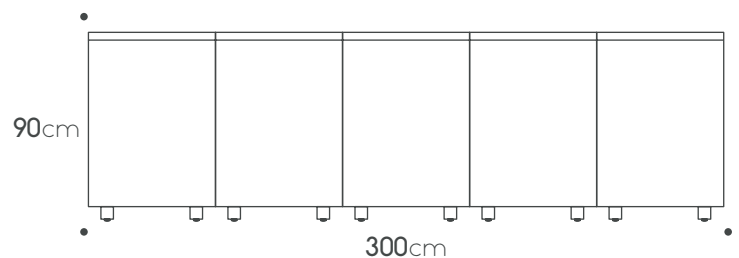

unica collection

300 ver.2

Kitchen specifications

Cabinets:
A60L / A60L / A60R / A120

Countertop:
Porcelain 3.02m X 0.65cm

Sink:
Barazza 40cmx40cm

Faucet:
MGS RH

Teppanyaki:
Pla.net IN.80.LR

Total price: € 17,844

Extra features

Cook burner € 550

Shelf 60cm € 135

Internal drawer € 595

Two drawers cabinet+Internal drawer € 1,135

Porcelain side panel 65cm € 1,385

Toe kick € 435

Teak cutting board € 245

Countertop
Porcelain 3.02m X 0.92cm € 600

Porcelain side panel 92cm € 1,885

Products can be arranged in opposite positioning