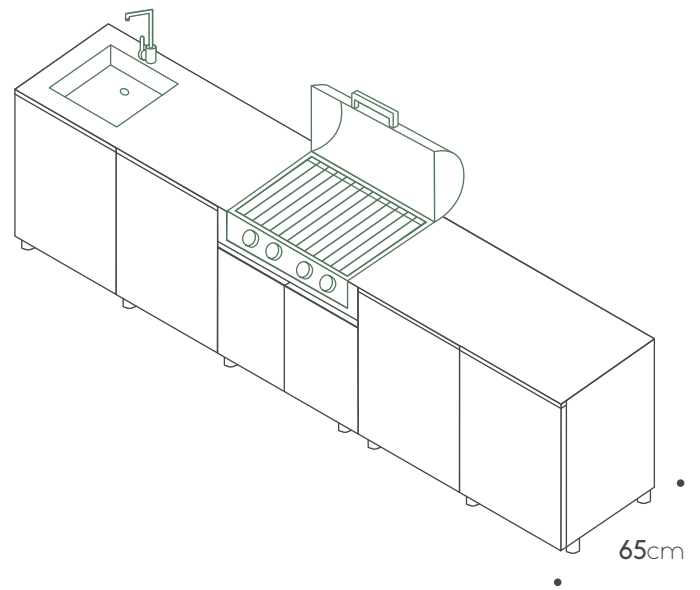

Countertop:
Porcelain 3.32m X 0.65cm

Sink:
Barazza 40cm X 40cm

Faucet:
MGS RH

BBQ:
Broilchef BBQ BCP-500S

Total price: € 18,529

Extra features

Shelf 60cm € 135

Shelf 90cm € 195

Internal drawer € 595

Two drawers cabinet+Internal drawer € 1,135

Porcelain side panel 65cm € 1,385

Toe kick € 435

Teak cutting board € 245

Countertop
Porcelain 3.32m X 0.92cm € 600

Porcelain side panel 92cm € 1,885