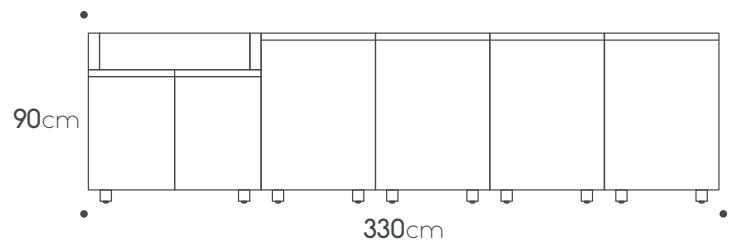

Toe kick € 435

Teak cutting board € 245

Countertop
Porcelain 3.32m X 0.92cm € 600

Porcelain side panel 92cm € 1,885

Products can be arranged in opposite positioning

unica collection

330 ver.5

Kitchen specifications