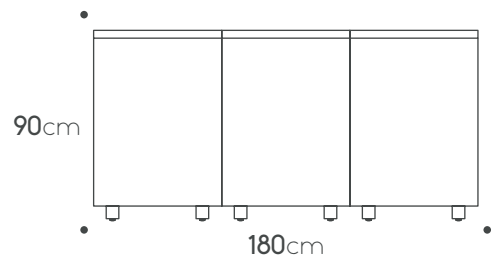

Extra features

Shelf 60cm € 135

Internal drawer € 595

Two drawers cabinet+Internal drawer € 1,135

Porcelain side panel 65cm € 1,385

Toe kick € 395

Teak cutting board € 245

Countertop
Porcelain 1.82m X 0.92cm € 500

Porcelain side panel 92cm € 1,885

Products can be arranged in opposite positioning

unica collection

180 ver.5

Kitchen specifications

Cabinets:
A60L / A120

Countertop:
Porcelain 1.82m X 0.65cm

Sink:
Barazza 40cm X 40cm