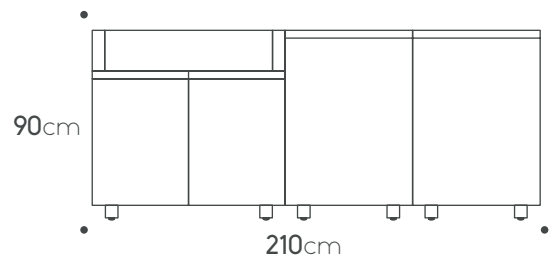

unica collection

210 ver.3

Kitchen specifications

Cabinets: A60L / A60R / C90
Countertop: Porcelain 2.12m X 0.65cm
Sink: Barazza 40cm X 40cm
Faucet: MGS RH
BBQ: Broilchef BBQ BCP-500S

Total price: € 12,194

Extra features

Shelf 60cm	€ 135
Shelf 90cm	€ 195
Internal drawer	€ 595
Two drawers cabinet+Internal drawer	€ 1,135
Porcelain side panel 65cm	€ 1,385
Toe kick	€ 395
Teak cutting board	€ 245

Products can be arranged in opposite positioning