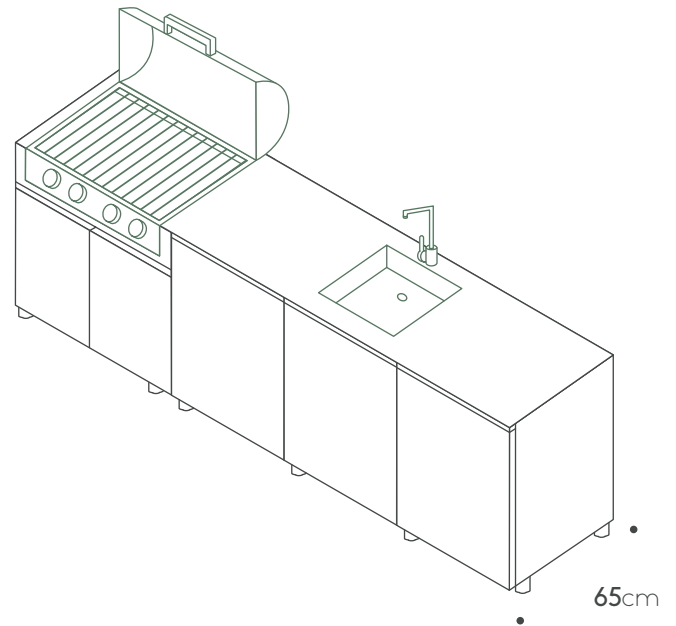

BBQ:
Broilchef BBQ BCP-500S

Total price: € 15,359

Extra features

Shelf 60cm € 135

Shelf 90cm € 195

Internal drawer € 595

Two drawers cabinet+Internal drawer € 1,135

Porcelain side panel 65cm € 1,385

Toe kick € 435

Teak cutting board € 245

Countertop
Porcelain 2.72m X 0.92cm € 600

Porcelain side panel 92cm € 1,885

Products can be arranged in opposite positioning

unica collection

270 ver.4

Kitchen specifications