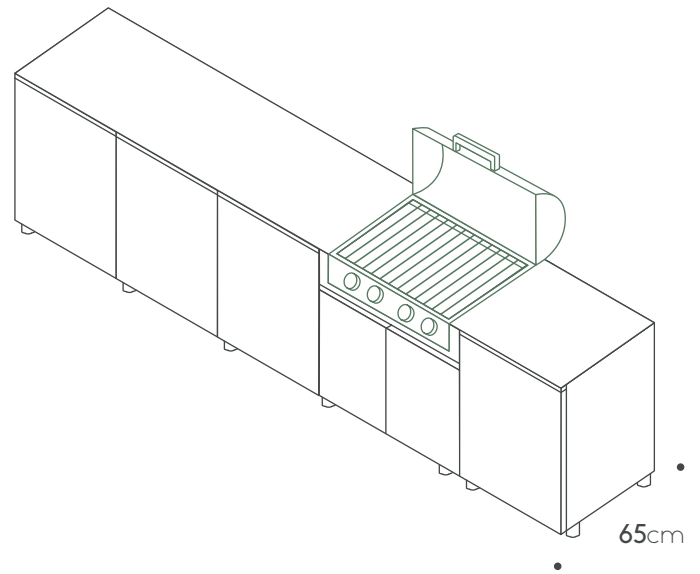

unica collection

330 ver.1

Kitchen specifications

Cabinets:
A60L / A60L / A60R / A60R / C90

Countertop:
Porcelain 3.32m X 0.65cm

BBQ:
Broilchef BBQ BCP-500S

Total price: € 17,555

Extra features

Shelf 60cm € 135

Shelf 90cm € 195

Internal drawer € 595

Two drawers cabinet+Internal drawer € 1,135

Porcelain side panel 65cm € 1,385

Toe kick € 435

Teak cutting board € 245

Countertop
Porcelain 3.32m X 0.92cm € 600

Porcelain side panel 92cm € 1,885

Products can be arranged in opposite positioning