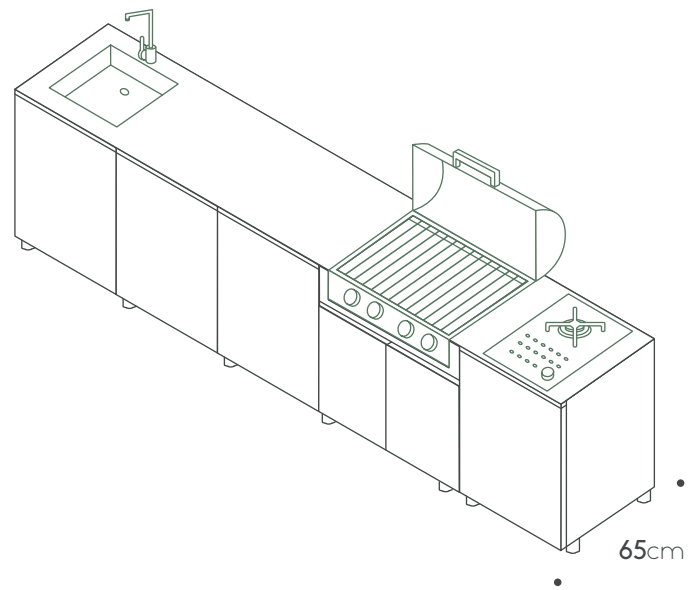

Total price: € 19,079

Extra features

Shelf 60cm € 135

Shelf 90cm € 195

Internal drawer € 595

Two drawers cabinet+Internal drawer € 1,135

Porcelain side panel 65cm € 1,385

Toe kick € 435

Teak cutting board € 245

Countertop
Porcelain 3.32m X 0.92cm € 600

Porcelain side panel 92cm € 1,885

Products can be arranged in opposite positioning

unica collection

330 ver.7

Kitchen specifications

Cabinets:
A60L / A60L / A60R / A60R / C90