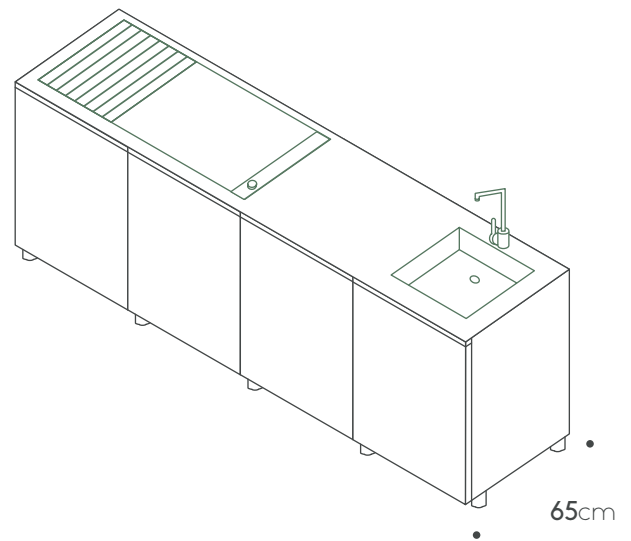

unica collection

240 ver.3

Kitchen specifications

Cabinets: A60L / A60R / A120
Countertop: Porcelain 2.42m X 0.65cm
Sink: Barazza 40cm X 40cm
Faucet: MGS RH
Teppanyaki: Pla.net IN.80.LR

Total price: € 14,924

Extra features

Shelf 60cm	€ 135
Internal drawer	€ 595
Two drawers cabinet+Internal drawer	€ 1,135
Porcelain side panel 65cm	€ 1,385
Toe kick	€ 395
Teak cutting board	€ 245
Countertop Porcelain 2.42m X 0.92cm	€ 600
Porcelain side panel 92cm	€ 1,885

Products can be arranged in opposite positioning