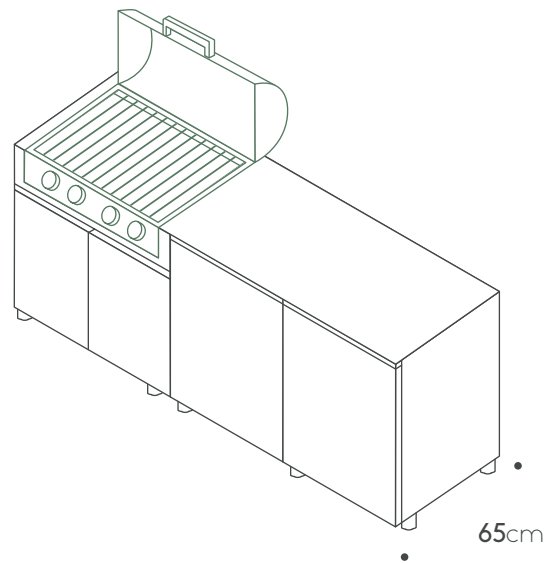

unica collection

210 ver.1

Kitchen specifications

Cabinets:
A60L / A60R / C90

Countertop:
Porcelain 2.12m X 0.65cm

BBQ:
Broilchef BBQ BCP-500S

Total price: € 11,220

Extra features

Shelf 60cm € 135

Shelf 90cm € 195

Internal drawer € 595

Two drawers cabinet+Internal drawer € 1,135

Porcelain side panel 65cm € 1,385

Toe kick € 395

Teak cutting board € 245

Products can be arranged in opposite positioning