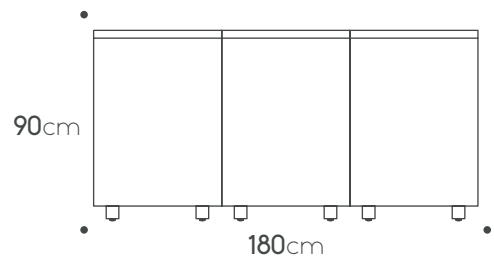

Porcelain side panel 65cm € 1,385

Toe kick € 395

Teak cutting board € 245

Countertop
Porcelain 1.82m X 0.92cm € 500

Porcelain side panel 92cm € 1,885

Products can be arranged in opposite positioning

unica collection