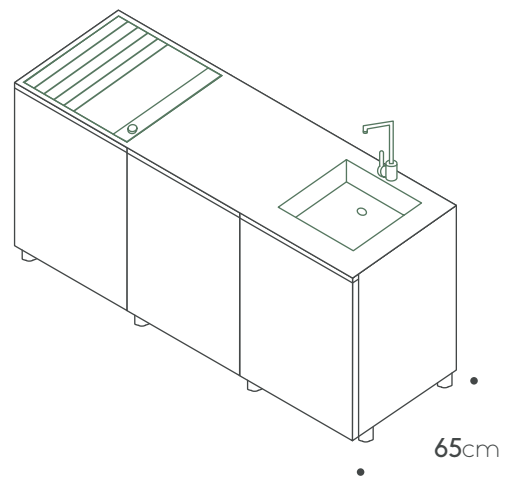

Toe kick € 395

Teak cutting board € 245

Countertop
Porcelain 1.82m X 0.92cm € 500

Porcelain side panel 92cm € 1,885

Products can be arranged in opposite positioning

unica collection

210 ver.1

Kitchen specifications