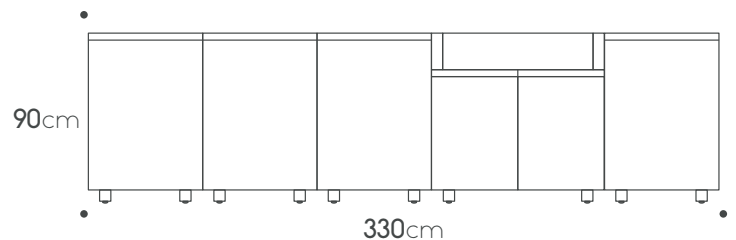

unica collection

330 ver.6

Kitchen specifications

Cabinets:

A60L / A60L / A60R / A60R / C90

Countertop:

Porcelain 3.32m X 0.65cm

Sink:

Barazza 40cm X 40cm

Faucet:

MGS RH

BBQ:

Broilchef BBQ BCP-500S

Cook burner:

Pla.net INF.DUAL

Total price: € 19,079

Extra features

Shelf 60cm € 135

Shelf 90cm € 195

Internal drawer € 595

Two drawers cabinet+Internal drawer € 1,135

Porcelain side panel 65cm € 1,385

Toe kick € 435

Teak cutting board € 245

Countertop
Porcelain 3.32m X 0.92cm € 600

Porcelain side panel 92cm € 1,885

Products can be arranged in opposite positioning